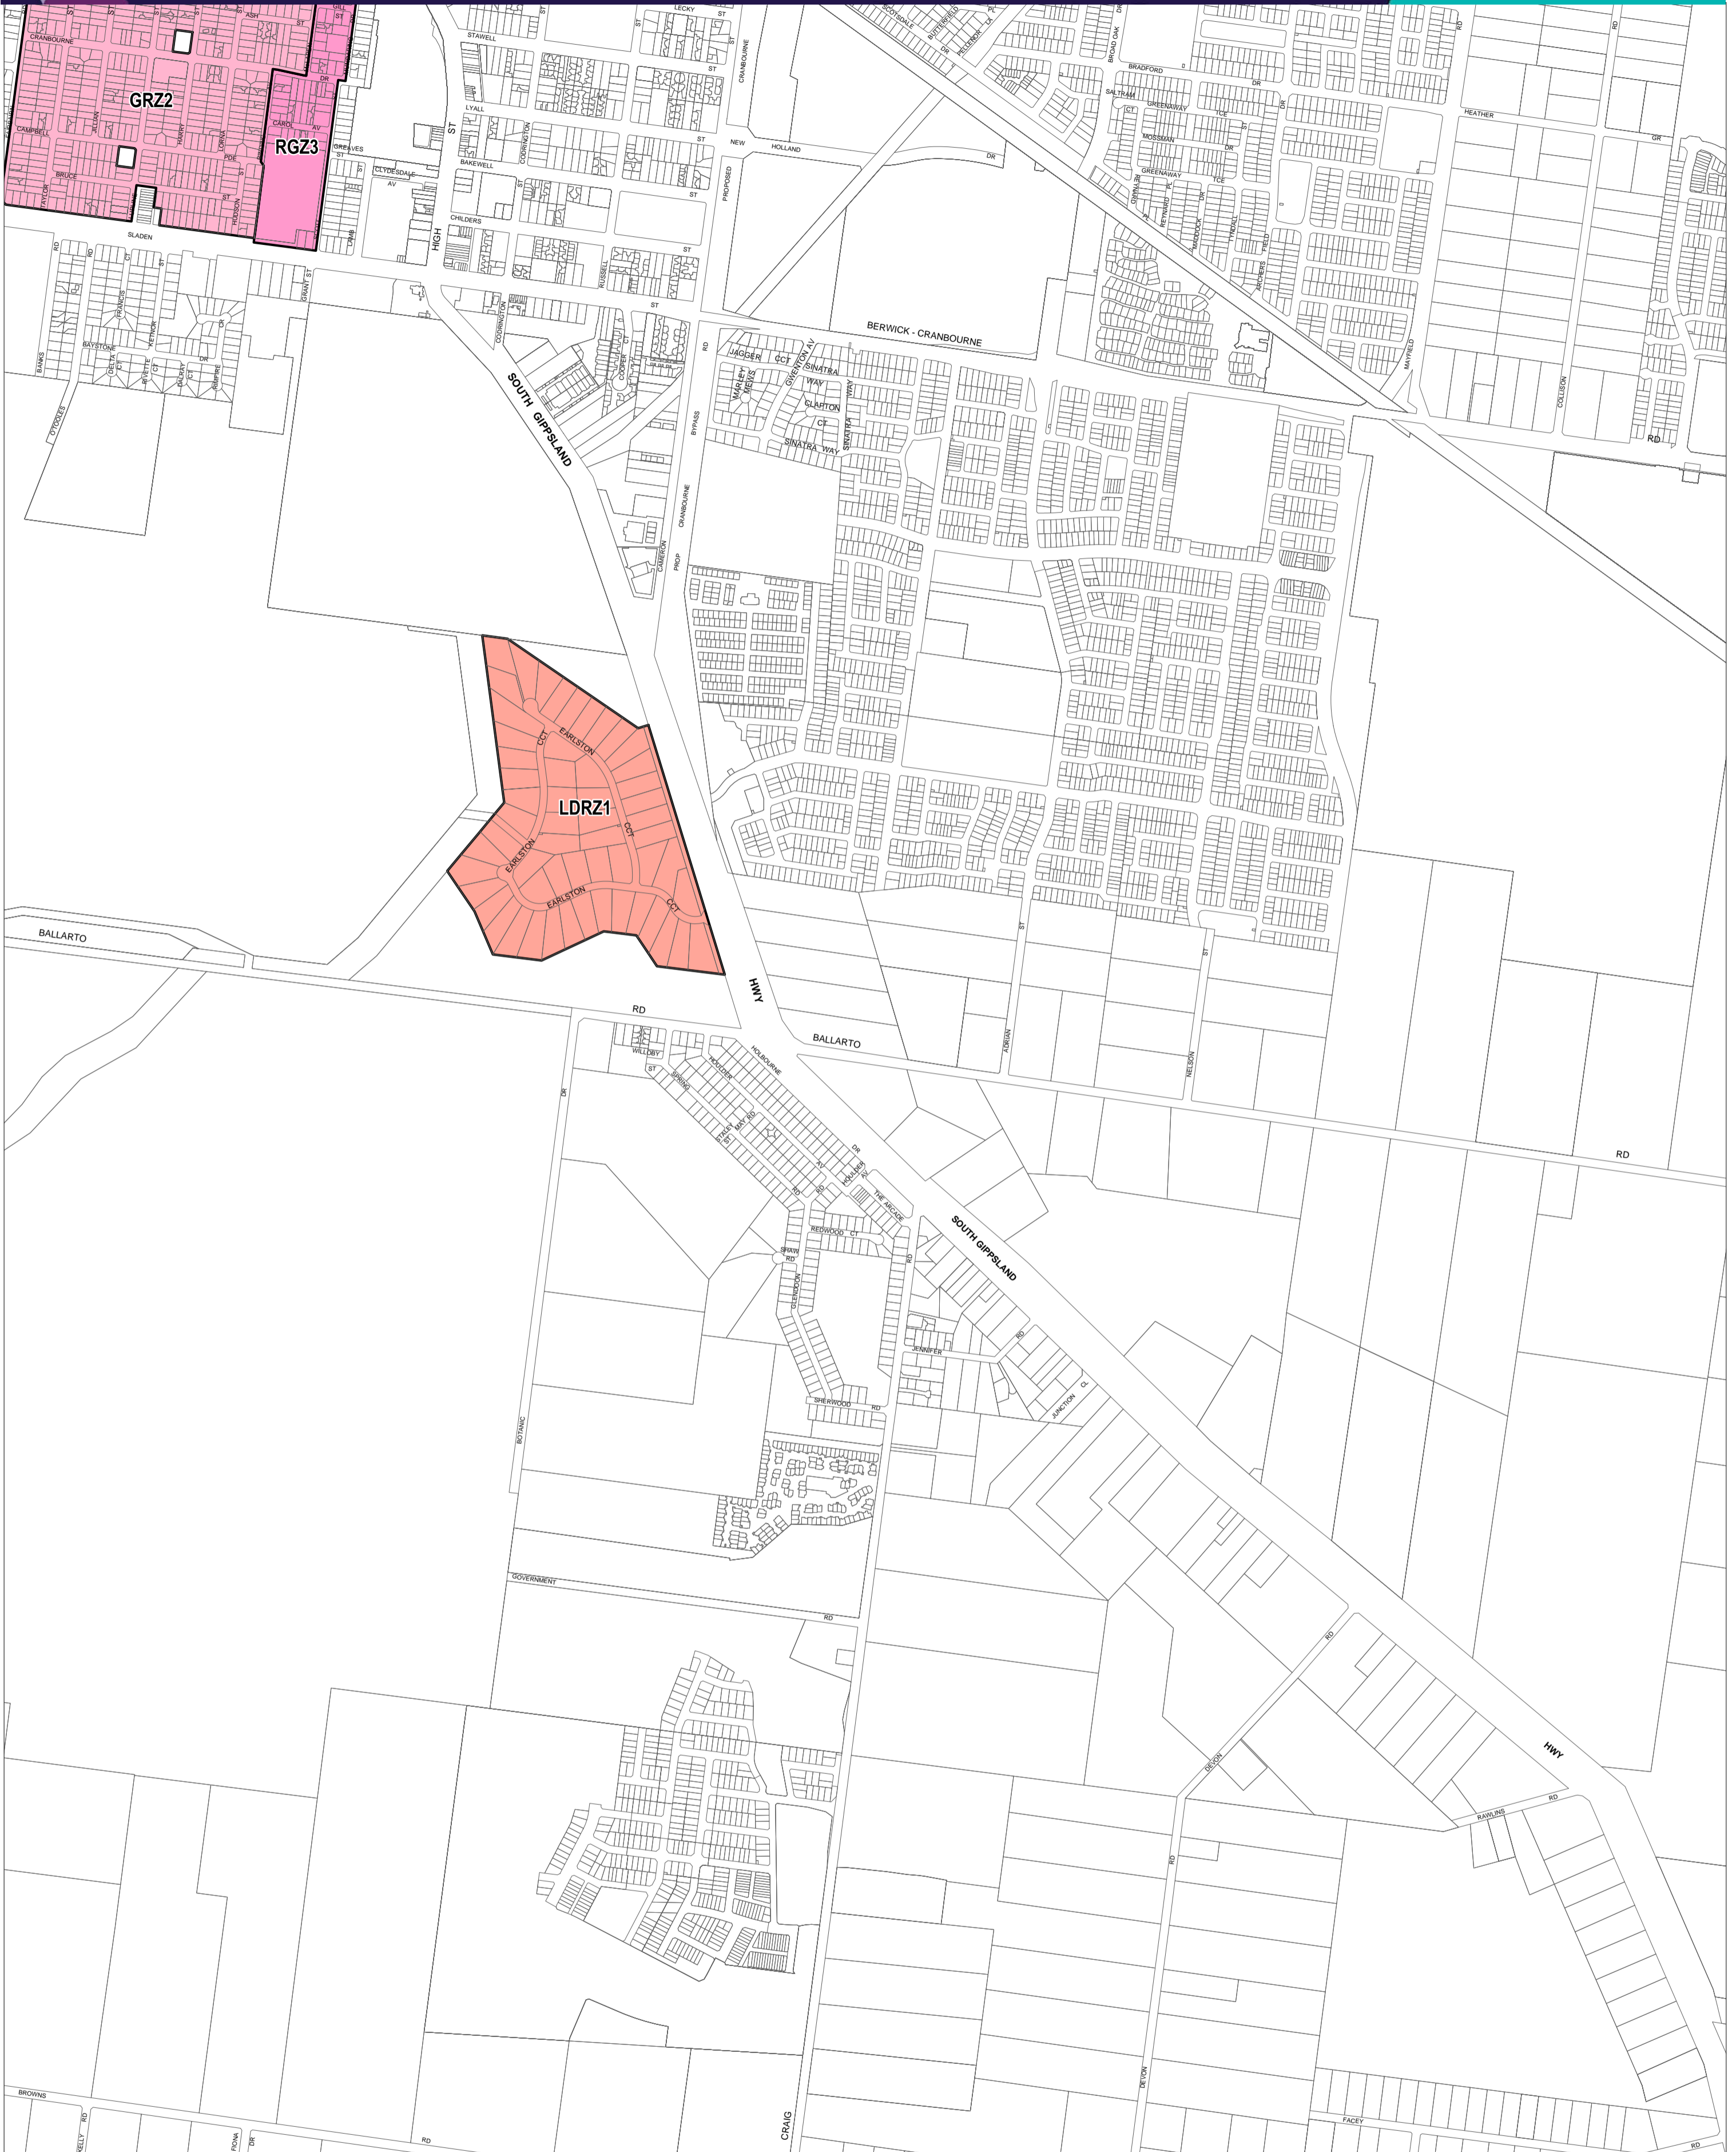

CASEY PLANNING SCHEME - LOCAL PROVISION

1. **Residential**
2. GRZ2 General Residential Zone - Schedule 2
   - LDRZ1 Low Density Residential Zone - Schedule 1
   - RGZ3 Residential Growth Zone - Schedule 3

Municipal Boundary (If shown)

500 0 500 m

AUSTRALIAN MAP GRID ZONE 55

PREPARED BY: Planning Mapping Services

Printed: 2/8/2017

AMENDMENT C198

VICTORIA
State Government

Environment,
Land, Water
and Planning

INDEX TO ADJOINING SCHEME MAPS