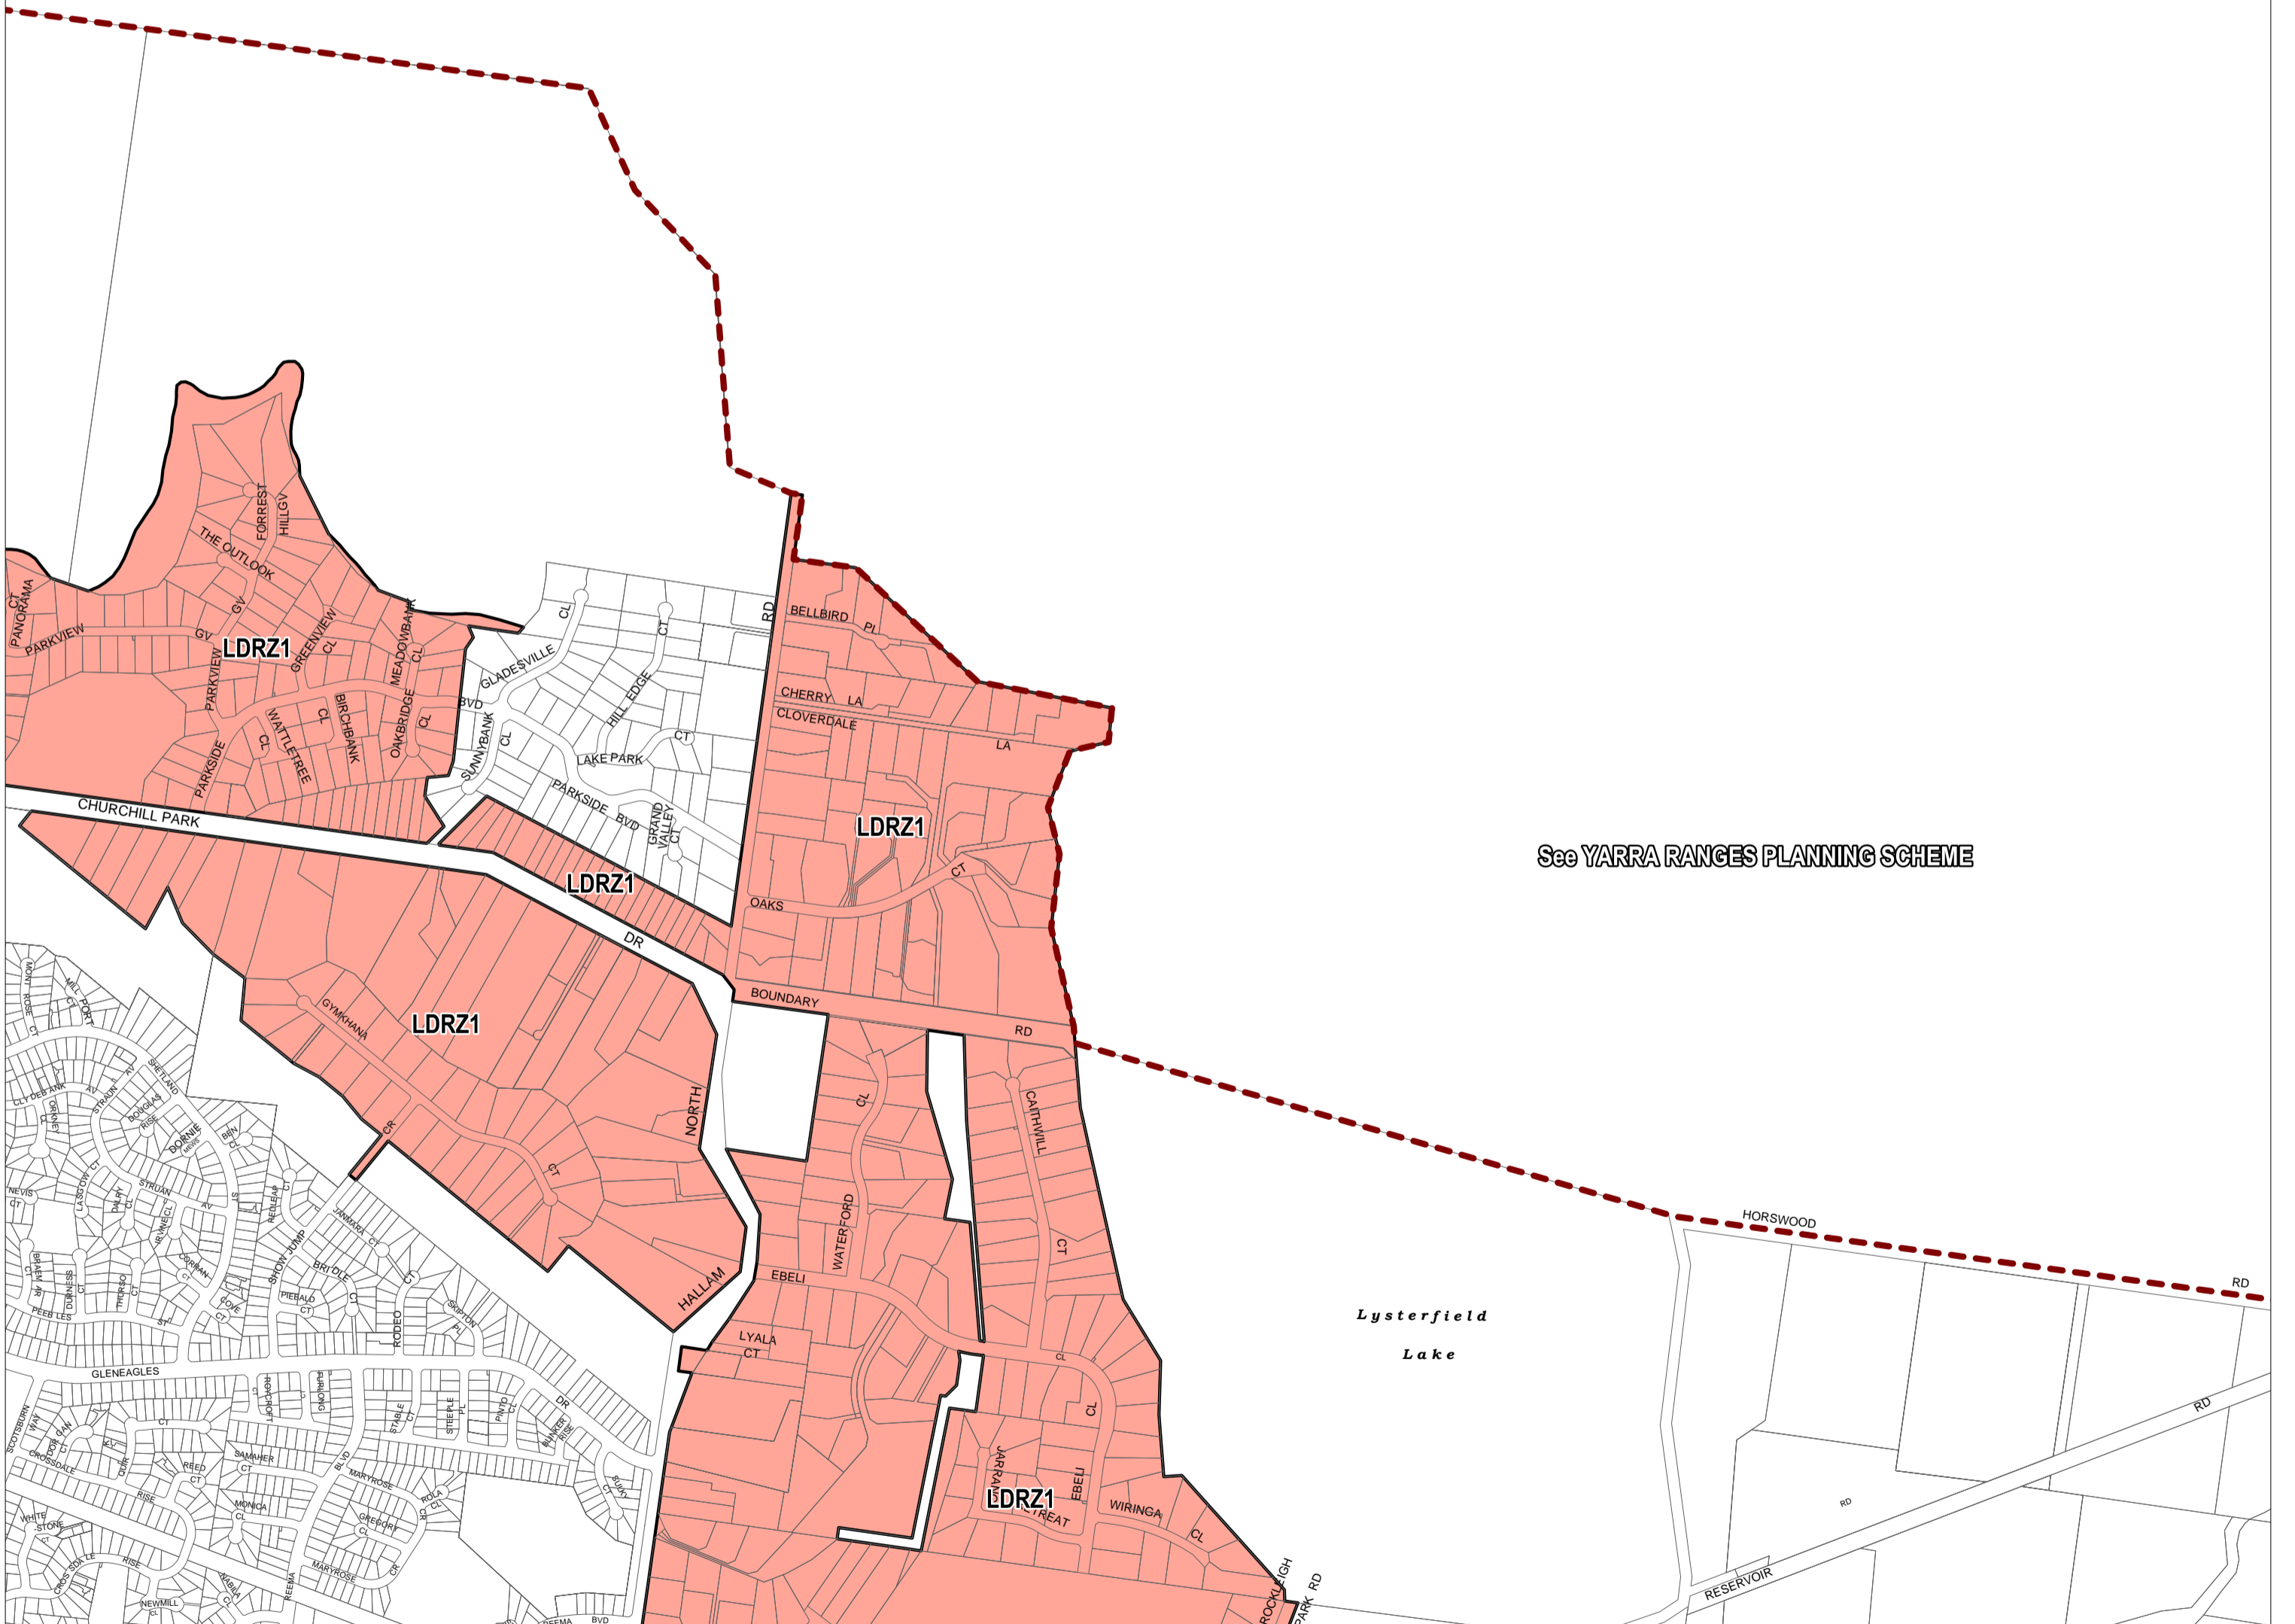

See KNOX PLANNING SCHEME

See YARRA RANGES PLANNING SCHEME

Residential
LDRZ1 Low Density Residential Zone - Schedule 1

Municipal Boundary (If shown)

500 0 500 m

AUSTRALIAN MAP GRID ZONE 55

PREPARED BY: Planning Mapping Services

Printed: 2/8/2017

AMENDMENT C198

VICTORIA
State Government

Environment,
Land, Water
and Planning

INDEX TO ADJOINING SCHEME MAPS