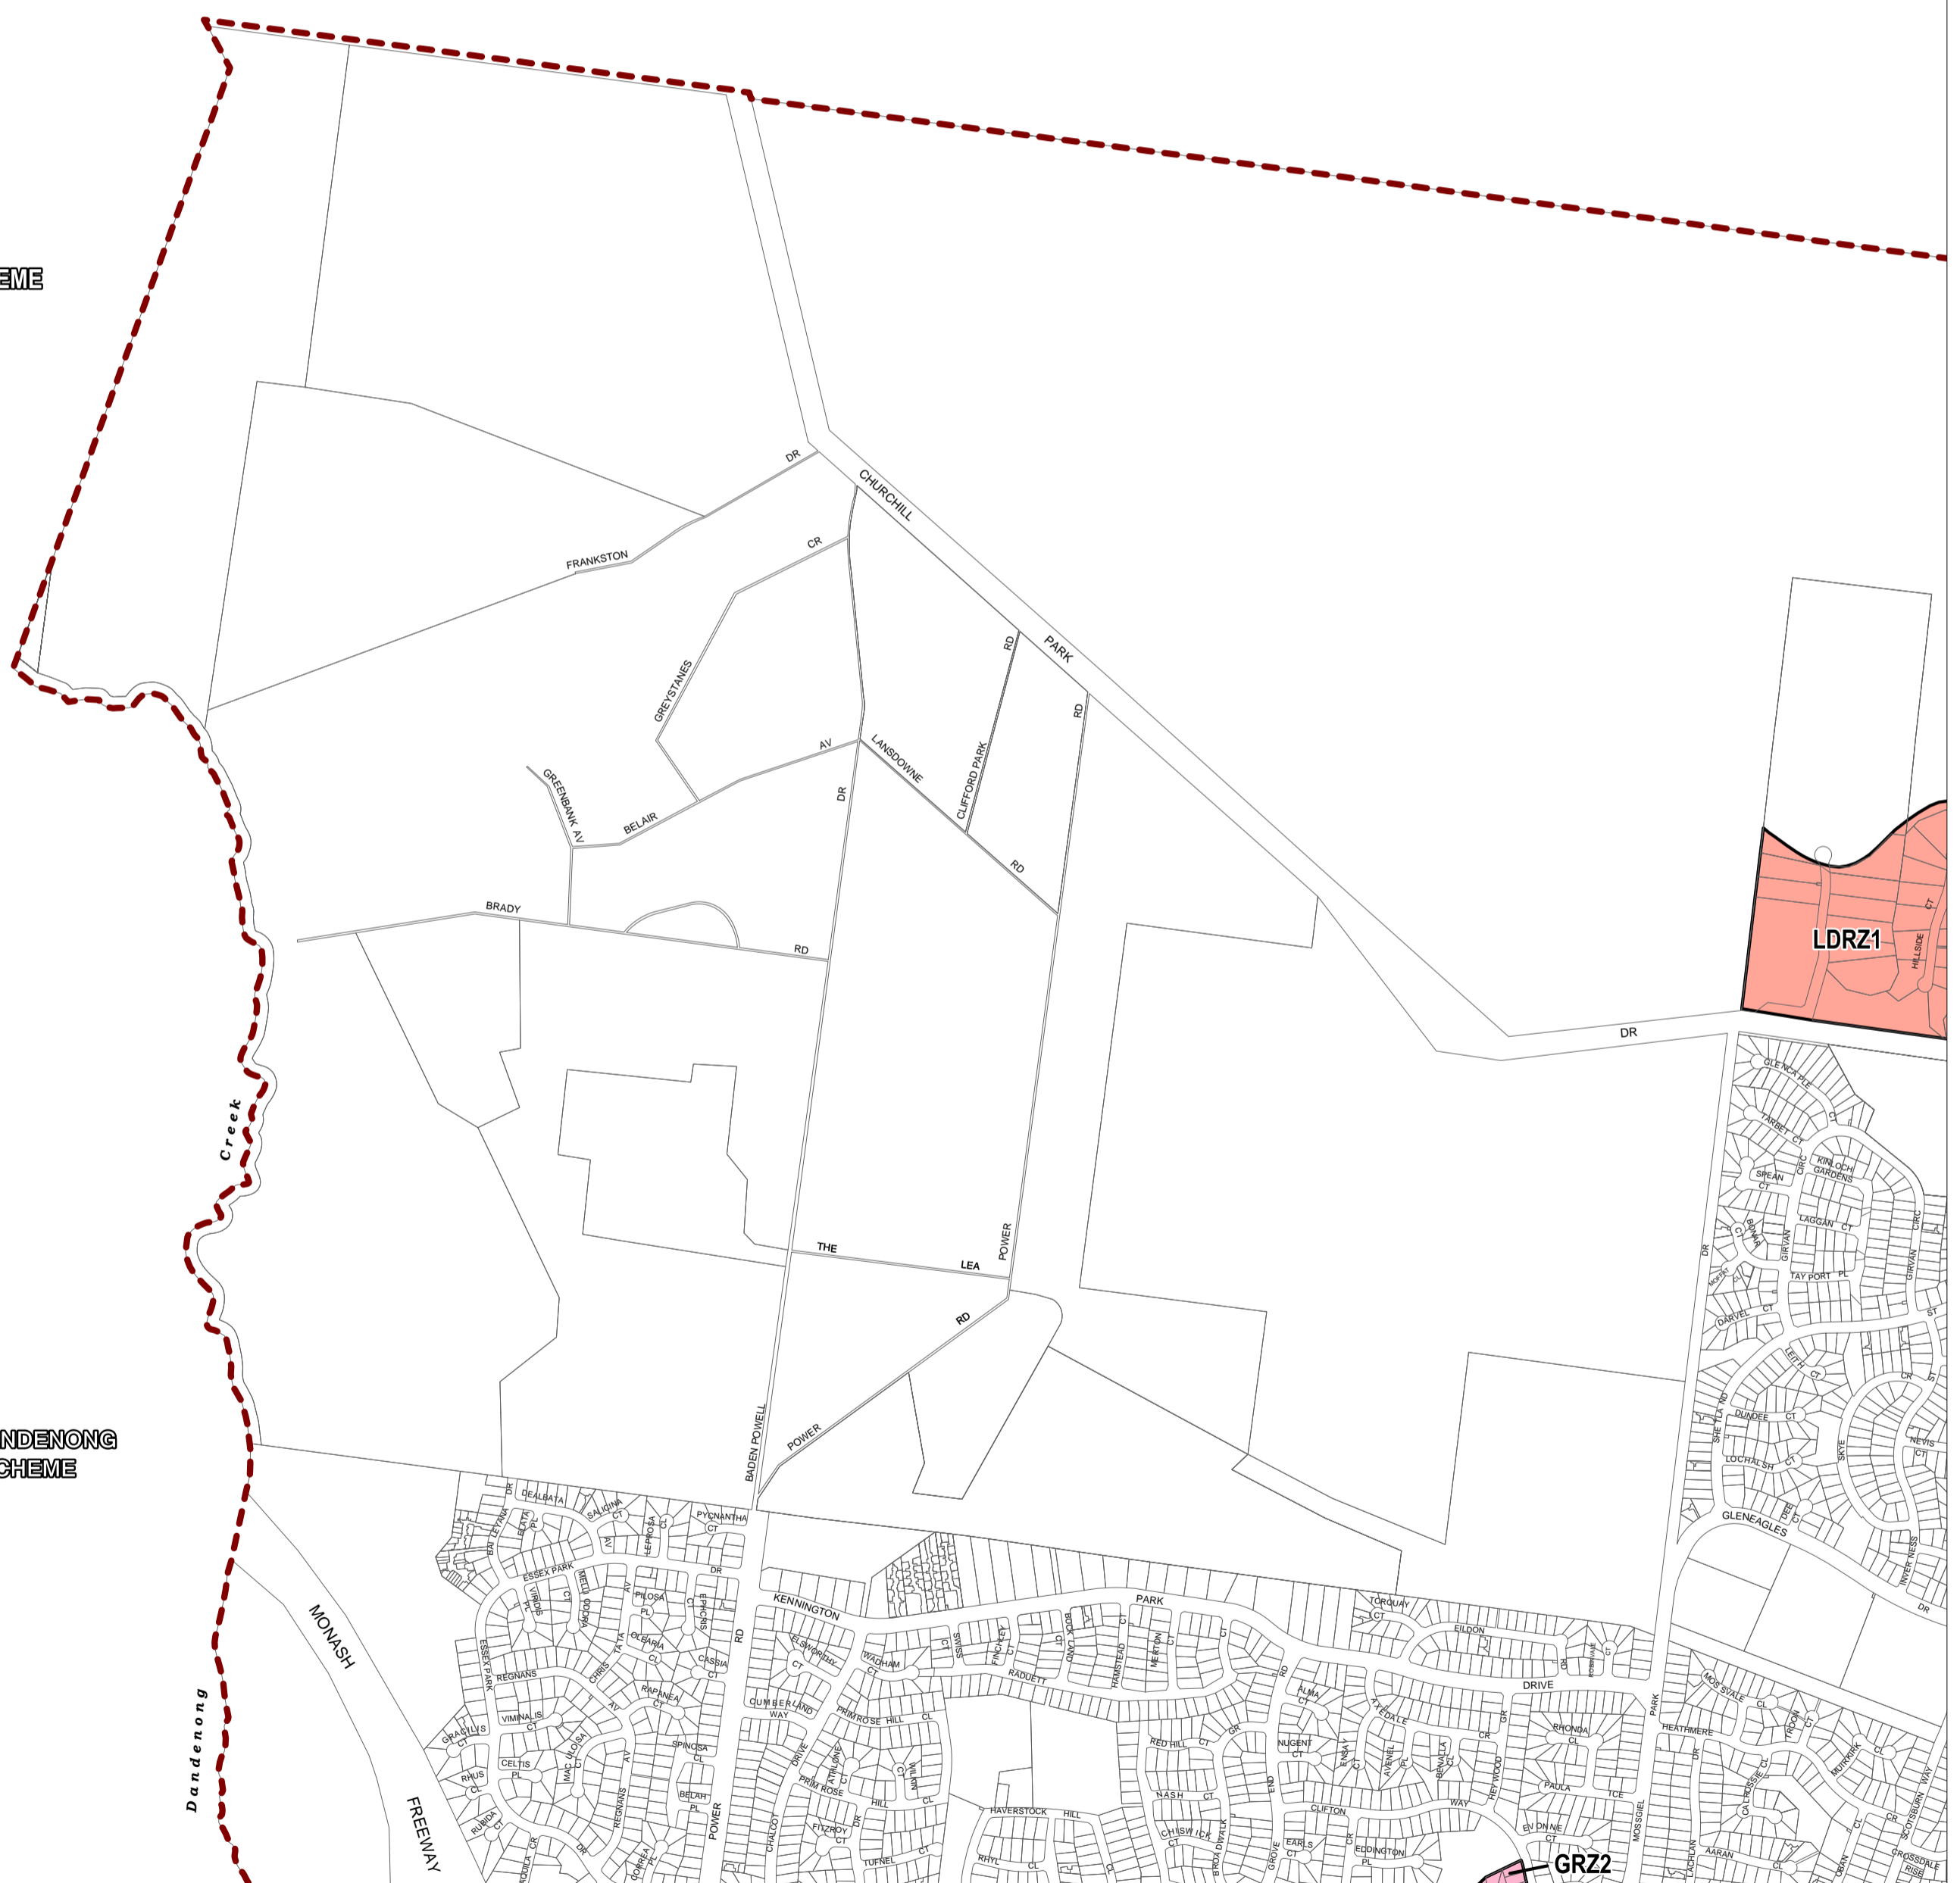

See KNOX PLANNING SCHEME

See KNOX PLANNING SCHEME

See GREATER DANDENONG PLANNING SCHEME

1. **Residential**
2. GRZ2 General Residential Zone - Schedule 2
   - LDRZ1 Low Density Residential Zone - Schedule 1

Municipal Boundary (If shown)

AUSTRALIAN MAP GRID ZONE 55

PREPARED BY: Planning Mapping Services

Printed: 2/8/2017

AMENDMENT C198

VICTORIA State Government

Environment, Land, Water and Planning

INDEX TO ADJOINING SCHEME MAPS