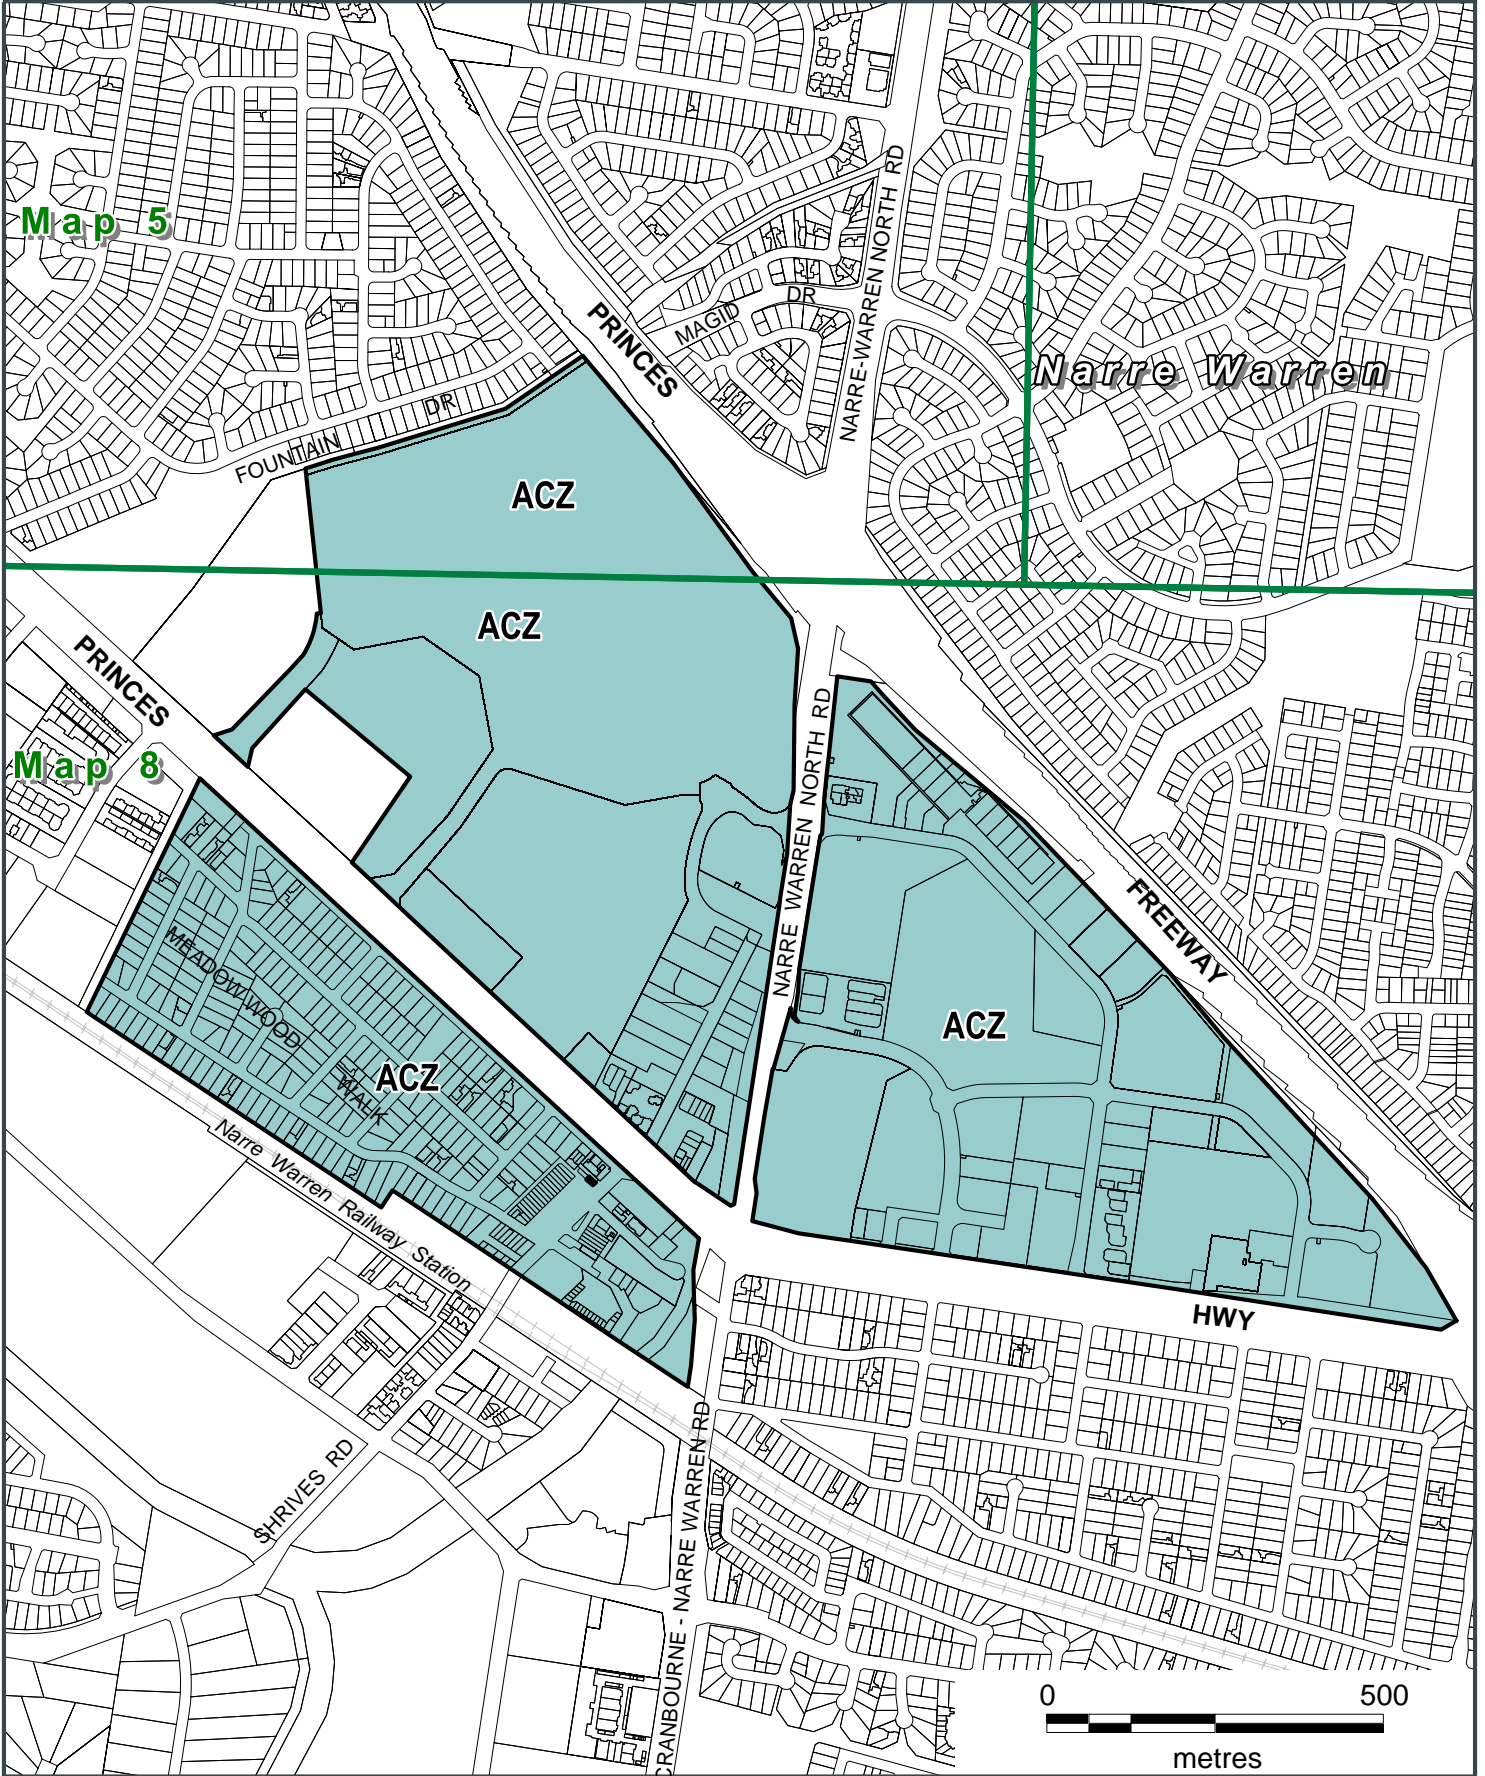

CASEY PLANNING SCHEME

LEGEND

ACZ Activity Centre Zone

Part of Planning Scheme Maps 5 & 8

AMENDMENT C224

CASEY PLANNING SCHEME

LEGEND

D-IP01 Area to be deleted from an Incorporated Plan Overlay (IPO1)

Part of Planning Scheme Map 8IPO

AMENDMENT C224

CASEY PLANNING SCHEME

LEGEND

D-HO Area to be Deleted from a Heritage Overlay

Part of Planning Scheme Map 8HO

AMENDMENT C224

CASEY PLANNING SCHEME

LEGEND

HO Heritage Overlay

Part of Planning Scheme Map 8HO

AMENDMENT C224

CASEY PLANNING SCHEME

LEGEND

- D-ES08** Area to be Deleted from an Environmental Significance Overlay 8

Part of Planning Scheme Map 8ESO8