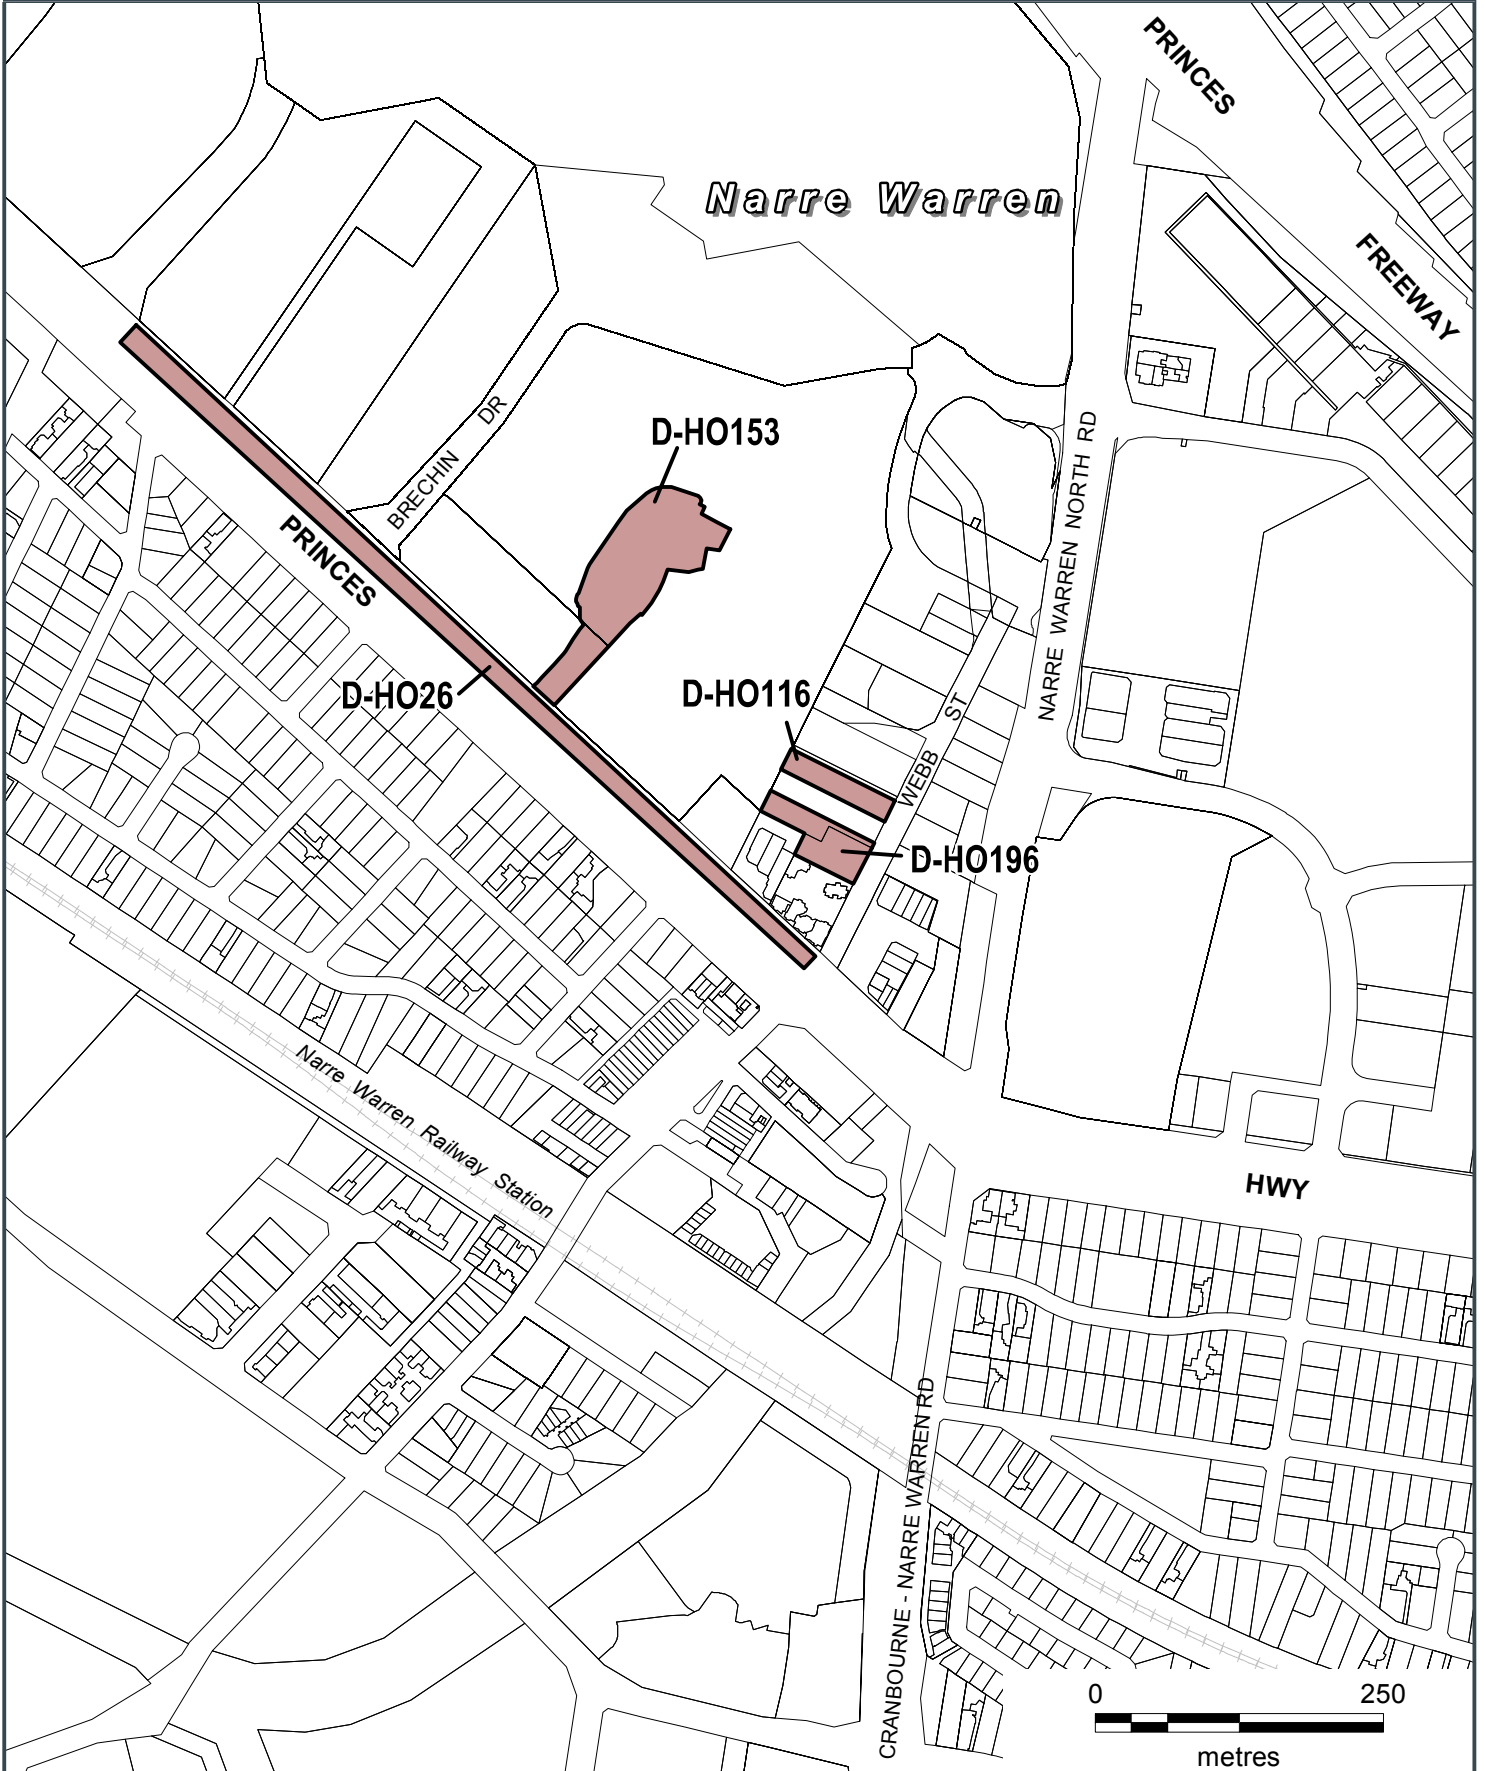

CASEY PLANNING SCHEME

LEGEND

ACZ Activity Centre Zone

Part of Planning Scheme Maps 5 & 8

AMENDMENT C224

CASEY PLANNING SCHEME

LEGEND

D-IP01 Area to be deleted from an Incorporated Plan Overlay (IPO1)

Part of Planning Scheme Map 8IPO

AMENDMENT C224

CASEY PLANNING SCHEME

LEGEND

D-HO Area to be Deleted from a Heritage Overlay

Part of Planning Scheme Map 8HO

AMENDMENT C224

CASEY PLANNING SCHEME

LEGEND

HO Heritage Overlay

Part of Planning Scheme Map 8HO

AMENDMENT C224

CASEY PLANNING SCHEME

LEGEND

- D-ES08** Area to be Deleted from an Environmental Significance Overlay 8

Part of Planning Scheme Map 8ESO8