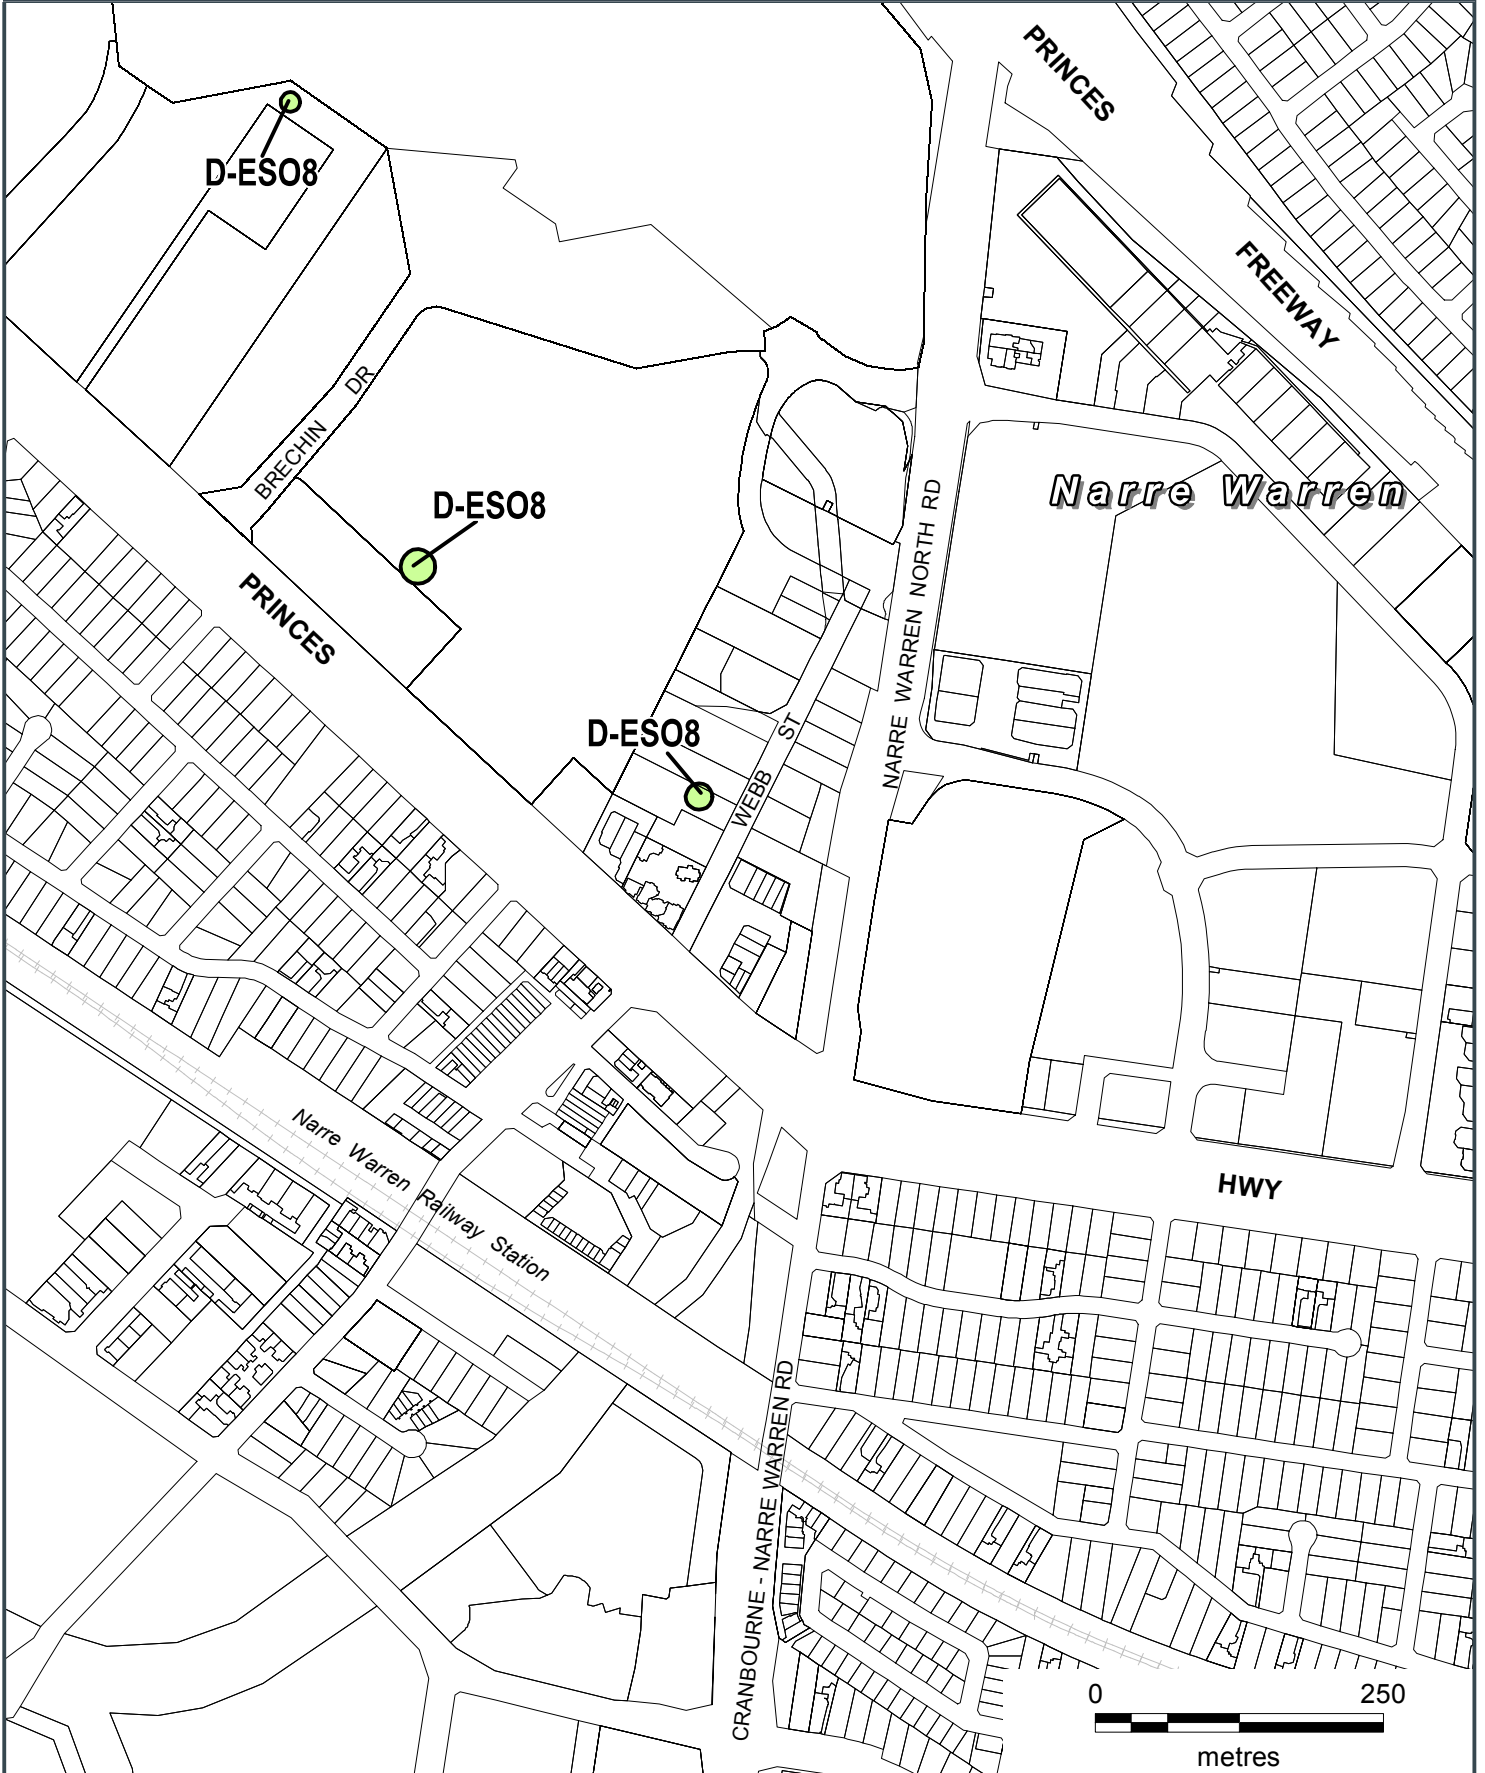

CASEY PLANNING SCHEME

LEGEND

ACZ Activity Centre Zone

Part of Planning Scheme Maps 5 & 8

AMENDMENT C224

CASEY PLANNING SCHEME

LEGEND

D-IP01 Area to be deleted from an Incorporated Plan Overlay (IPO1)

Part of Planning Scheme Map 8IPO

AMENDMENT C224

CASEY PLANNING SCHEME

LEGEND

D-HO Area to be Deleted from a Heritage Overlay

Part of Planning Scheme Map 8HO

AMENDMENT C224

CASEY PLANNING SCHEME

LEGEND

HO Heritage Overlay

Part of Planning Scheme Map 8HO

AMENDMENT C224

CASEY PLANNING SCHEME

LEGEND

- D-ES08** Area to be Deleted from an Environmental Significance Overlay 8

Part of Planning Scheme Map 8ESO8