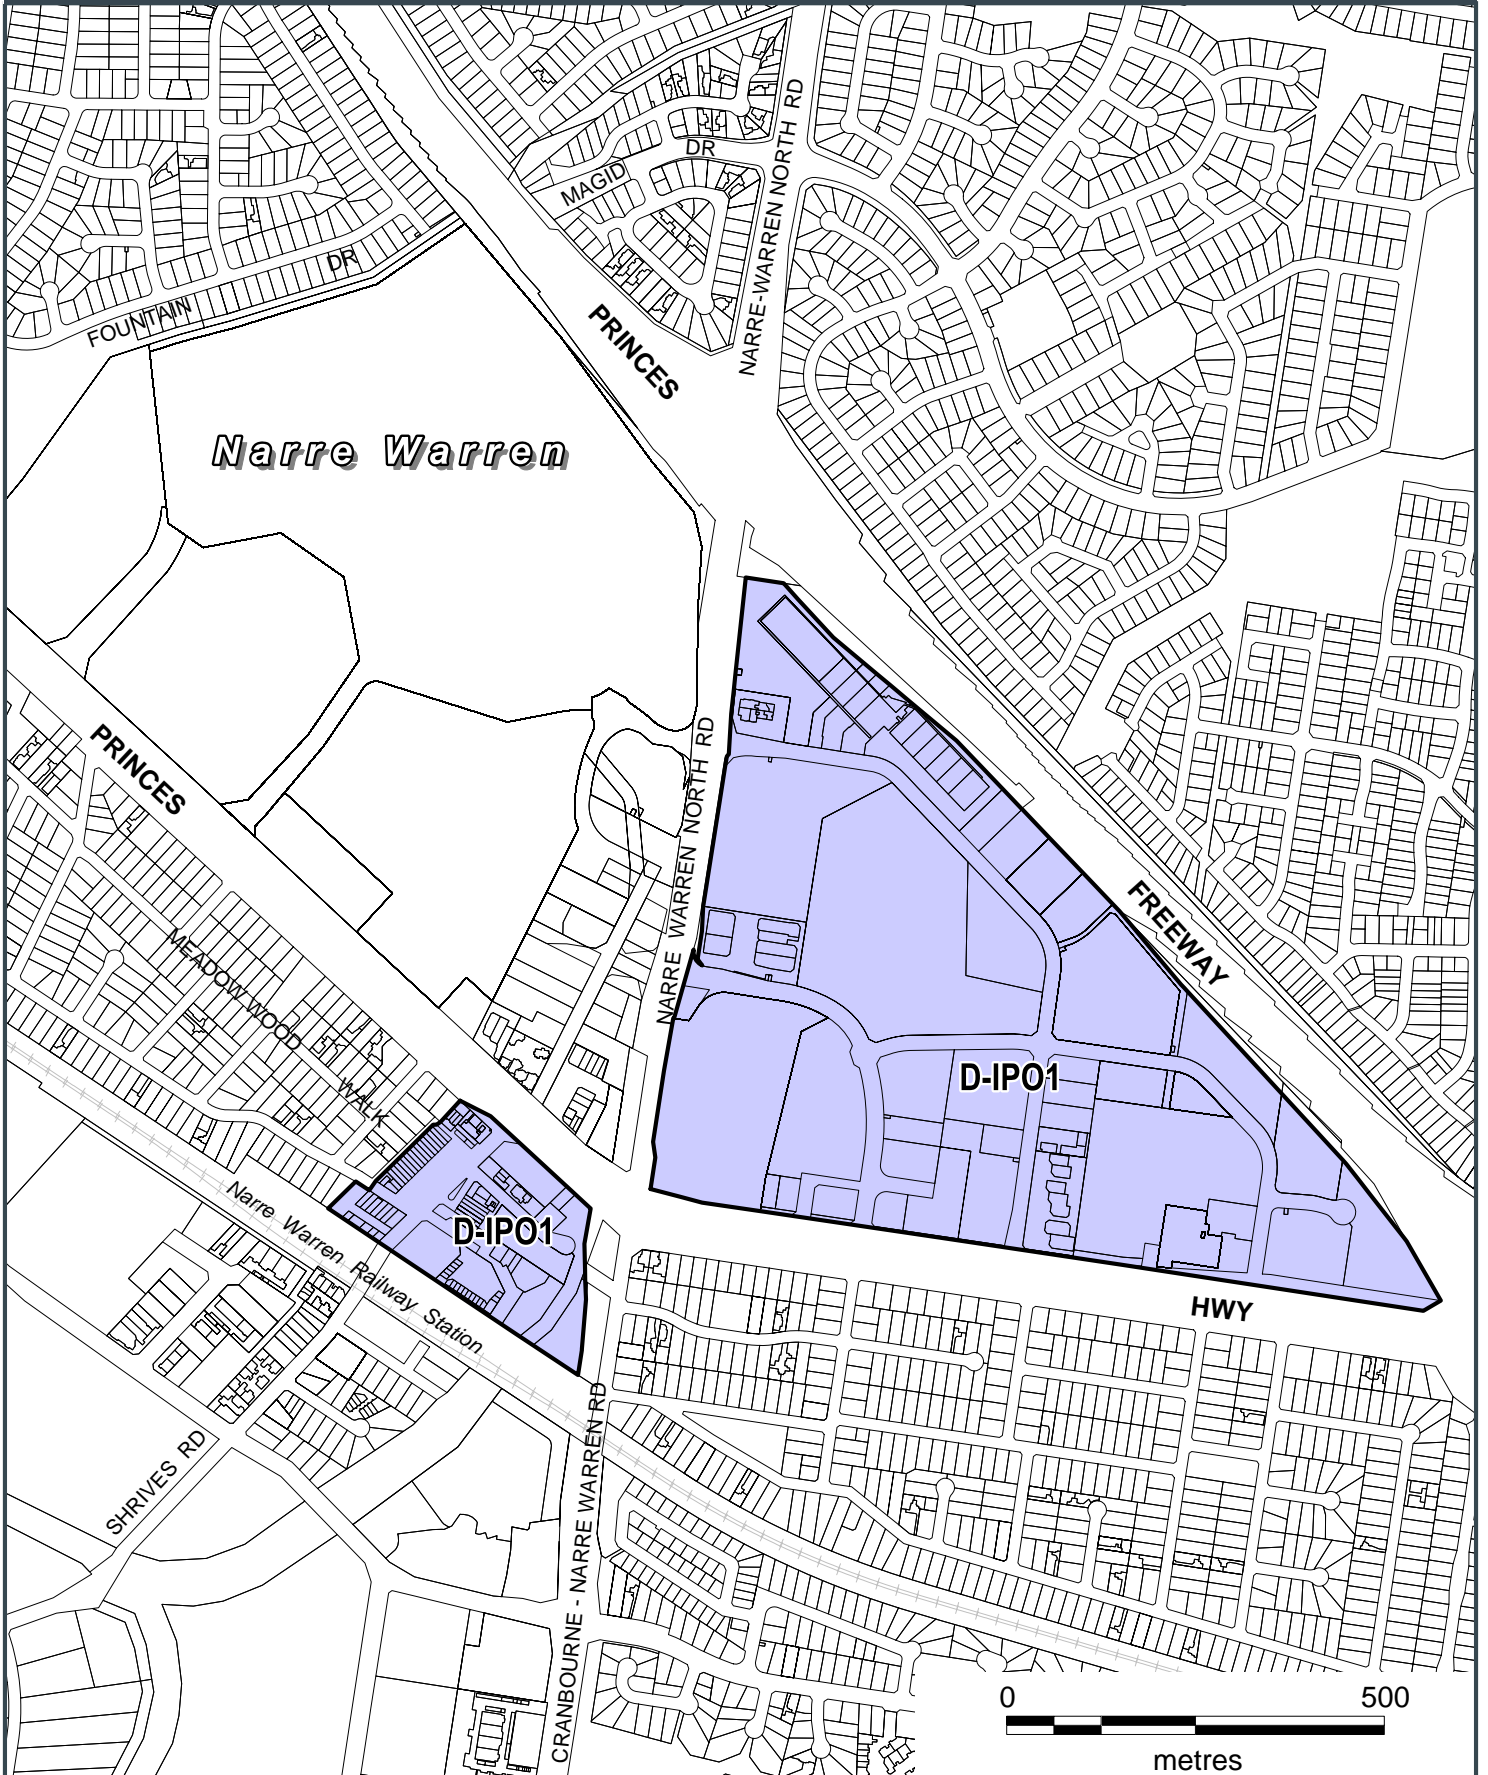

CASEY PLANNING SCHEME

LEGEND

ACZ Activity Centre Zone

Part of Planning Scheme Maps 5 & 8

AMENDMENT C224

CASEY PLANNING SCHEME

LEGEND

D-IP01 Area to be deleted from an Incorporated Plan Overlay (IPO1)

Part of Planning Scheme Map 8IPO

AMENDMENT C224

CASEY PLANNING SCHEME

LEGEND

D-HO Area to be Deleted from a Heritage Overlay

Part of Planning Scheme Map 8HO

AMENDMENT C224

CASEY PLANNING SCHEME

LEGEND

HO Heritage Overlay

Part of Planning Scheme Map 8HO

AMENDMENT C224

CASEY PLANNING SCHEME

LEGEND

- D-ES08** Area to be Deleted from an Environmental Significance Overlay 8

Part of Planning Scheme Map 8ESO8