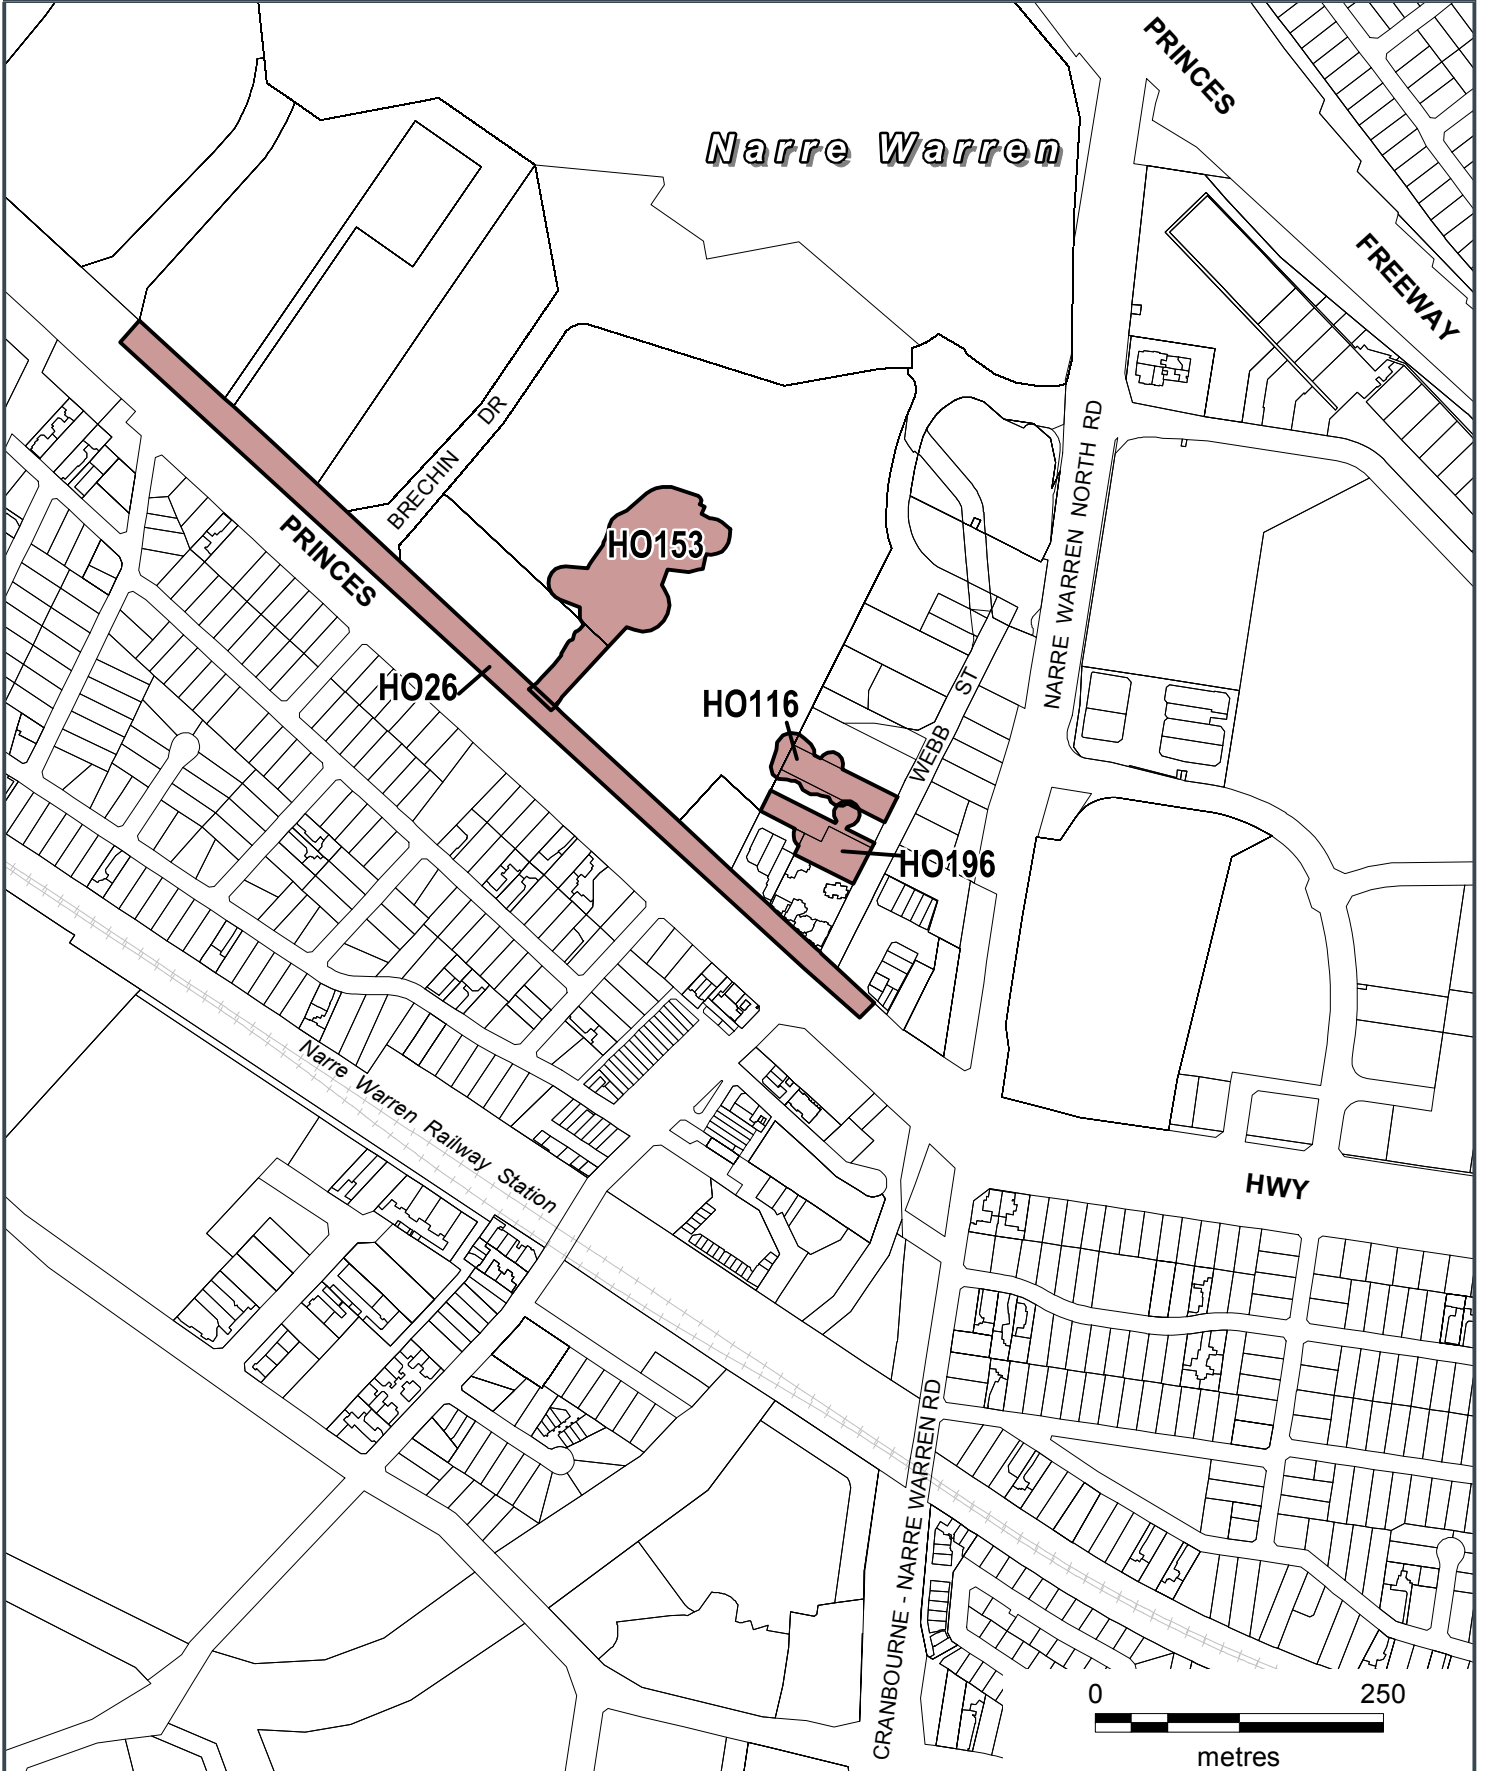

CASEY PLANNING SCHEME

LEGEND

ACZ Activity Centre Zone

Part of Planning Scheme Maps 5 & 8

AMENDMENT C224

CASEY PLANNING SCHEME

LEGEND

D-IP01 Area to be deleted from an Incorporated Plan Overlay (IPO1)

Part of Planning Scheme Map 8IPO

AMENDMENT C224

CASEY PLANNING SCHEME

LEGEND

D-HO Area to be Deleted from a Heritage Overlay

Part of Planning Scheme Map 8HO

AMENDMENT C224

CASEY PLANNING SCHEME

LEGEND

HO Heritage Overlay

Part of Planning Scheme Map 8HO

AMENDMENT C224

CASEY PLANNING SCHEME

LEGEND

- D-ES08** Area to be Deleted from an Environmental Significance Overlay 8

Part of Planning Scheme Map 8ESO8